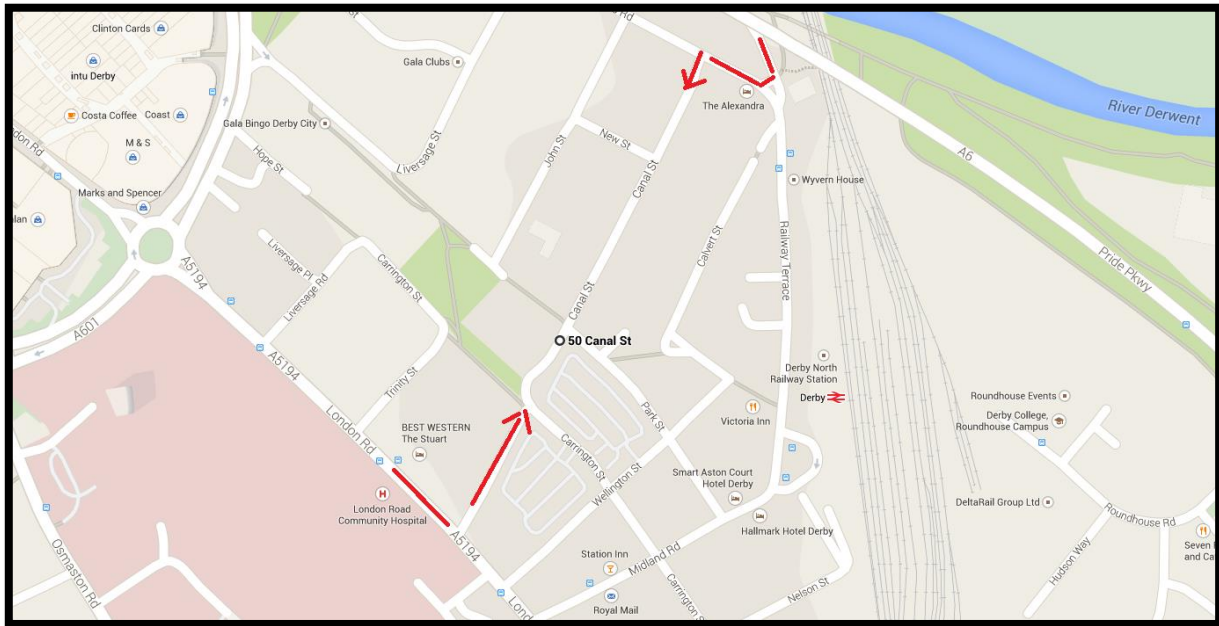

Inspirative House

address:
50 canal street,
Derby,
DE1 2RJ

Google Map shows two options:

Picture below of the building and car park:

Pay and display on the street parking; Mon-Sat 8am-6pm. Sun 10am-4pm. Max 4 hours.
½ hr £1.20, 1hr £1.90, 2 hrs £2.60, 3 hrs £3.30, 4 hours £4.30.