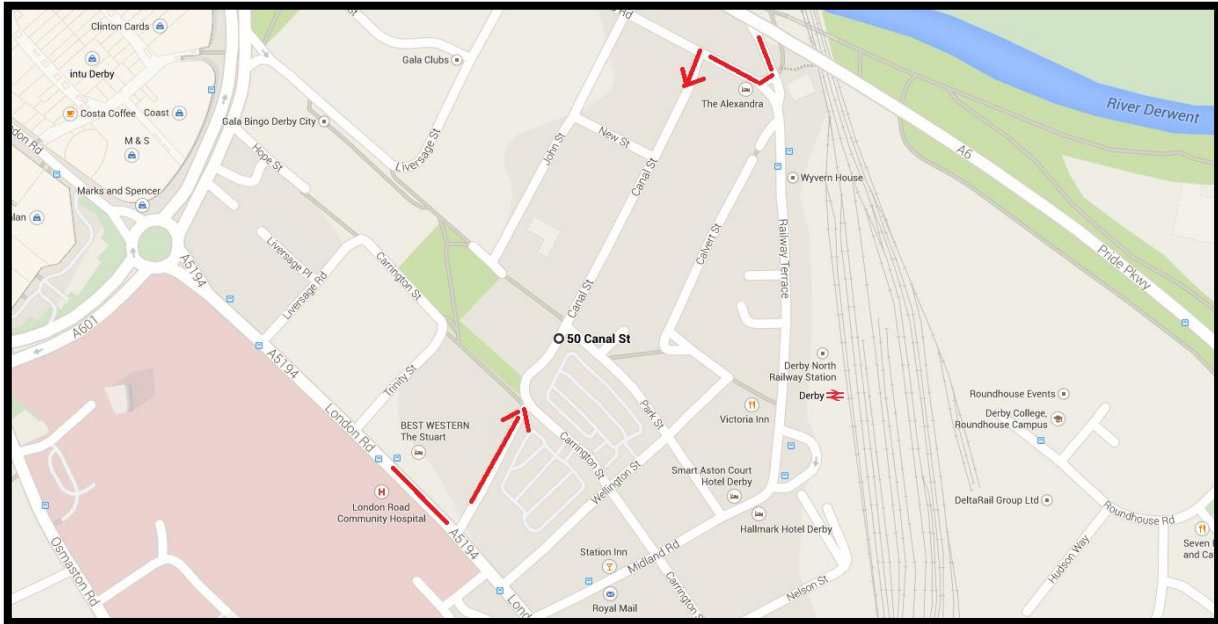

Inspirative House

address:
50 canal street,
Derby,
DE1 2RJ

Google Map shows two options:

Picture below of the building and car park:

Pay and display on the street parking; Mon-Sat 8am-6pm. Sun 10am-4pm. Max 4 hours.
½ hr £1.20, 1hr £1.90, 2 hrs £2.60, 3 hrs £3.30, 4 hours £4.30.