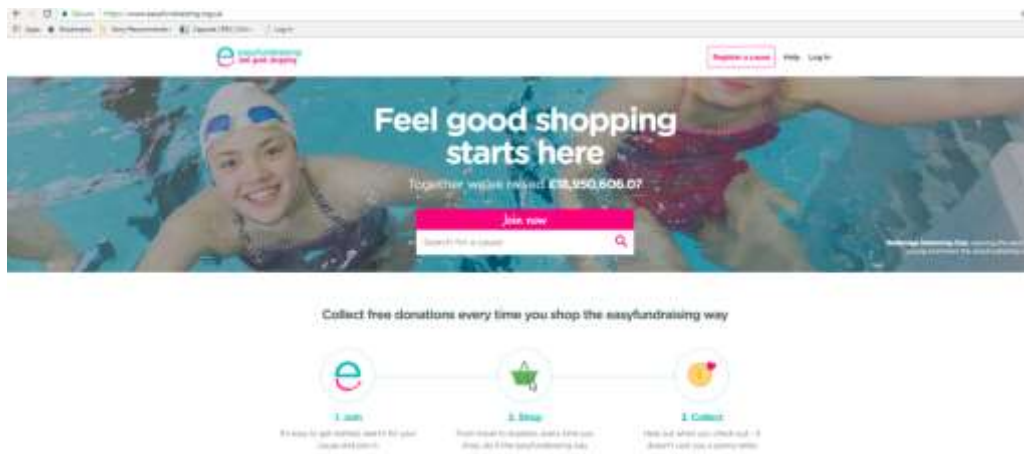

### Step 2

Under the 'join now' button type in 'Inspirative Arts – Derby' or your desired Charity as seen below.

### Step 3

It should take you to the page seen below where you can click 'Join us'.