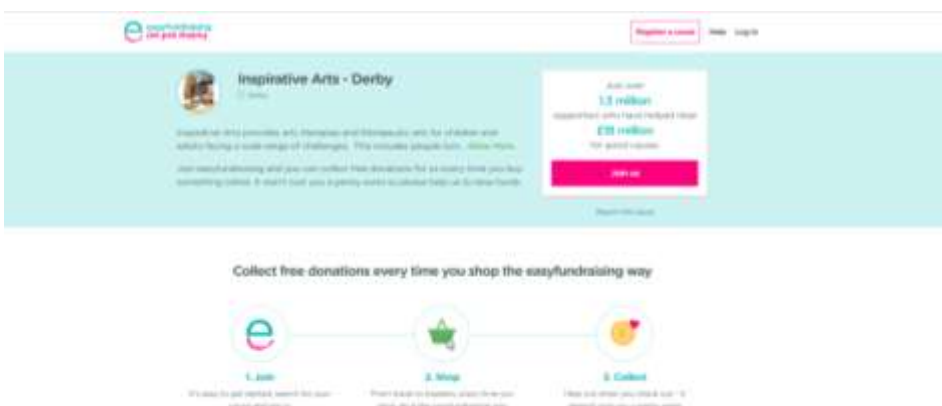

### Step 1

Go to <https://www.easyfundraising.org.uk> which should take you to the following page:

### Step 2

Under the 'join now' button type in 'Inspirative Arts – Derby' or your desired Charity as seen below.

### Step 3

It should take you to the page seen below where you can click 'Join us'.