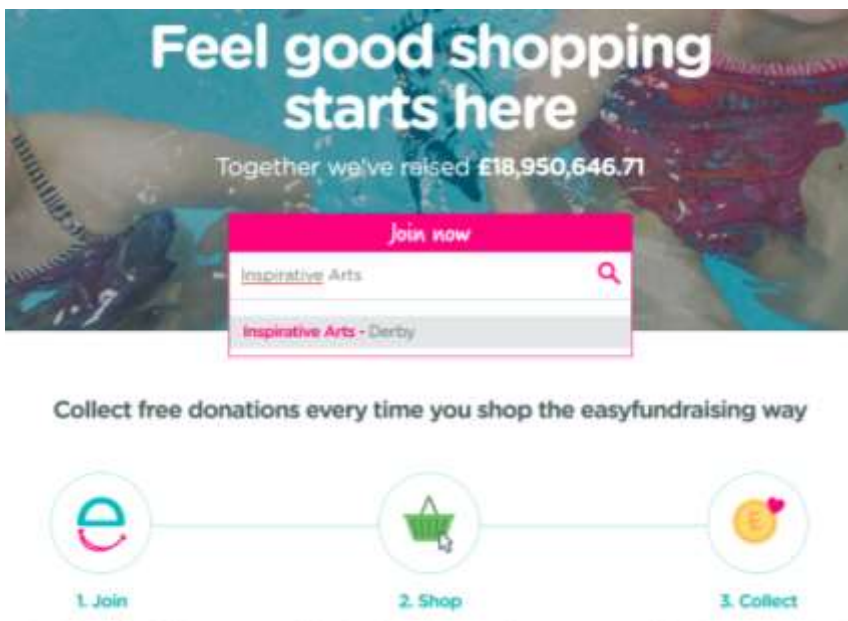

### Step 1

Go to <https://www.easyfundraising.org.uk> which should take you to the following page:

### Step 2

Under the 'join now' button type in 'Inspirative Arts – Derby' or your desired Charity as seen below.

### Step 3

It should take you to the page seen below where you can click 'Join us'.